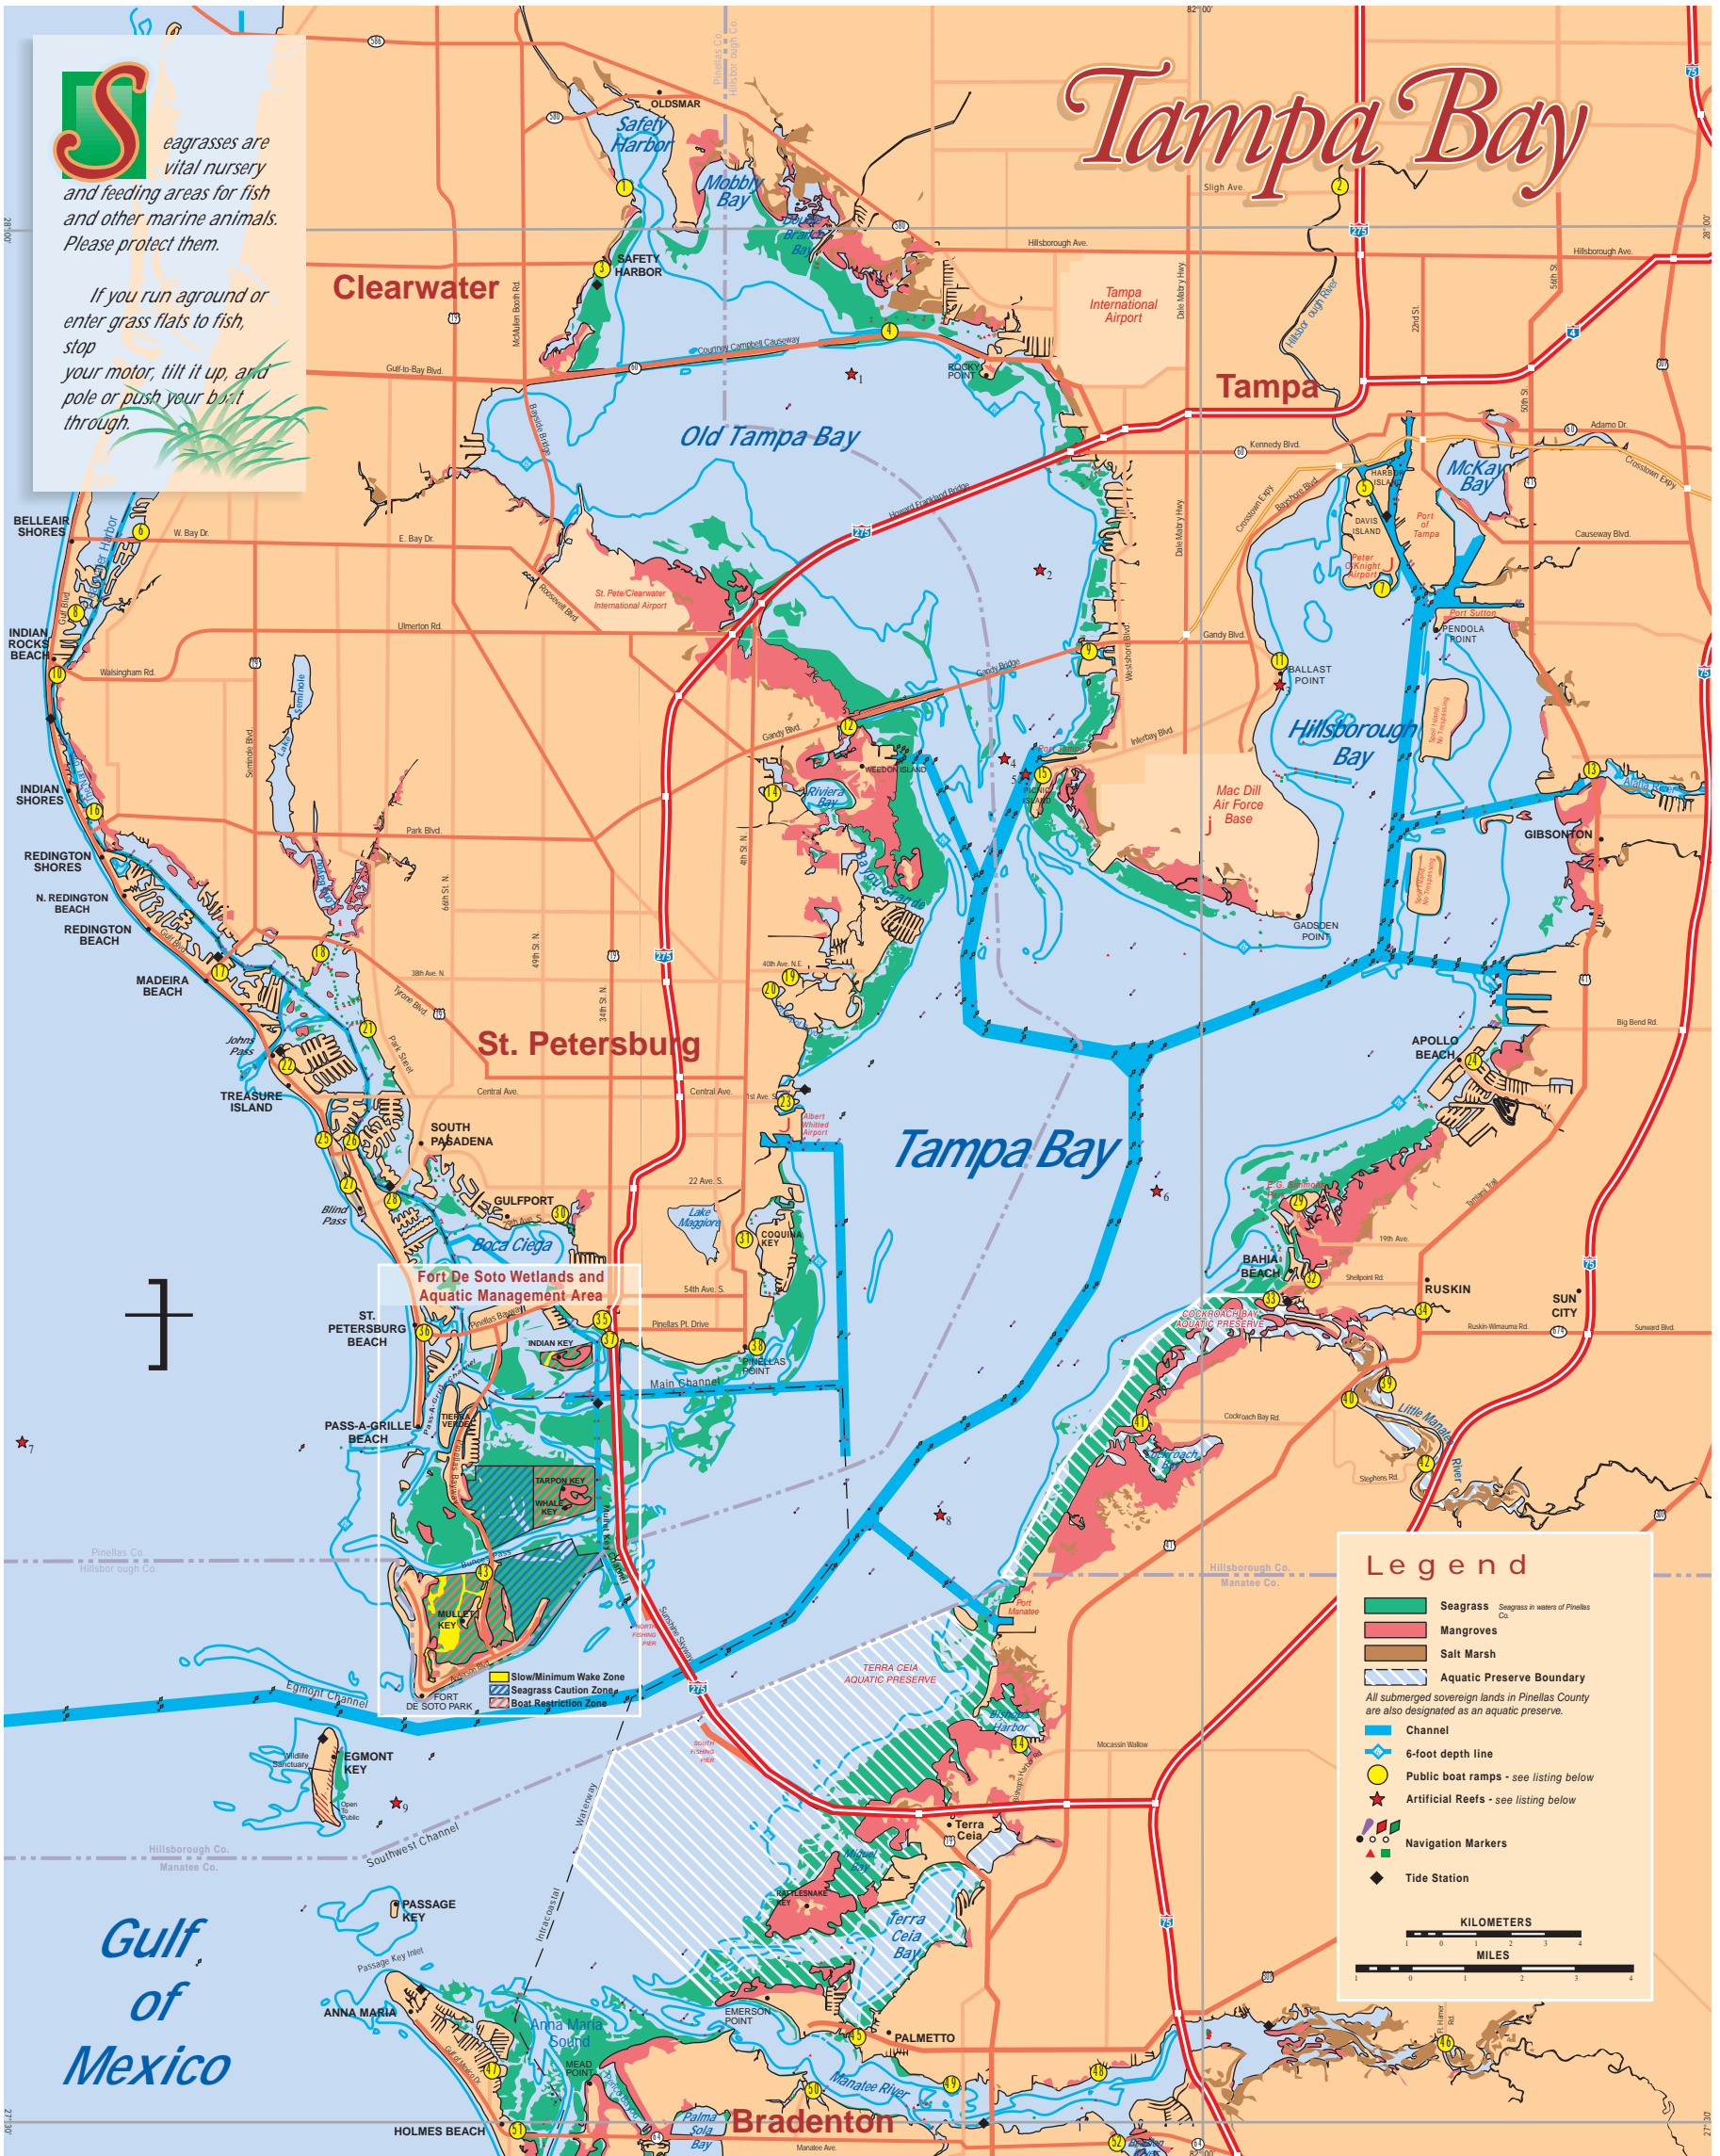

Tampa Bay Boater's and Angler's Guide (version 2)

Public Access Boat Ramps

Artificial Reefs

Printed on recycled paper

This chart is not intended for navigational use.

(For navigation, see N.O.A. charts #11412 - #11414.)

Published January 1997